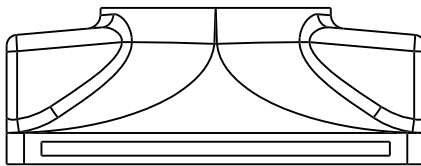

MAVERICK SPOT LIGHT

TECHNICAL SHEET
KL-SP00017

KEYLIGHT

SPAIN

PRODUCTOS DE ILUMINACION

DRAWING

120

120

45

123x123 mm

SPECIFICATIONS

Product Code	KL-SP00017
Power	GU10/MR16
Input	220-240V
Material	Gypsum
Dimensions	120mm*120mm*45mm
Cut-out	123mm*123mm

IP20